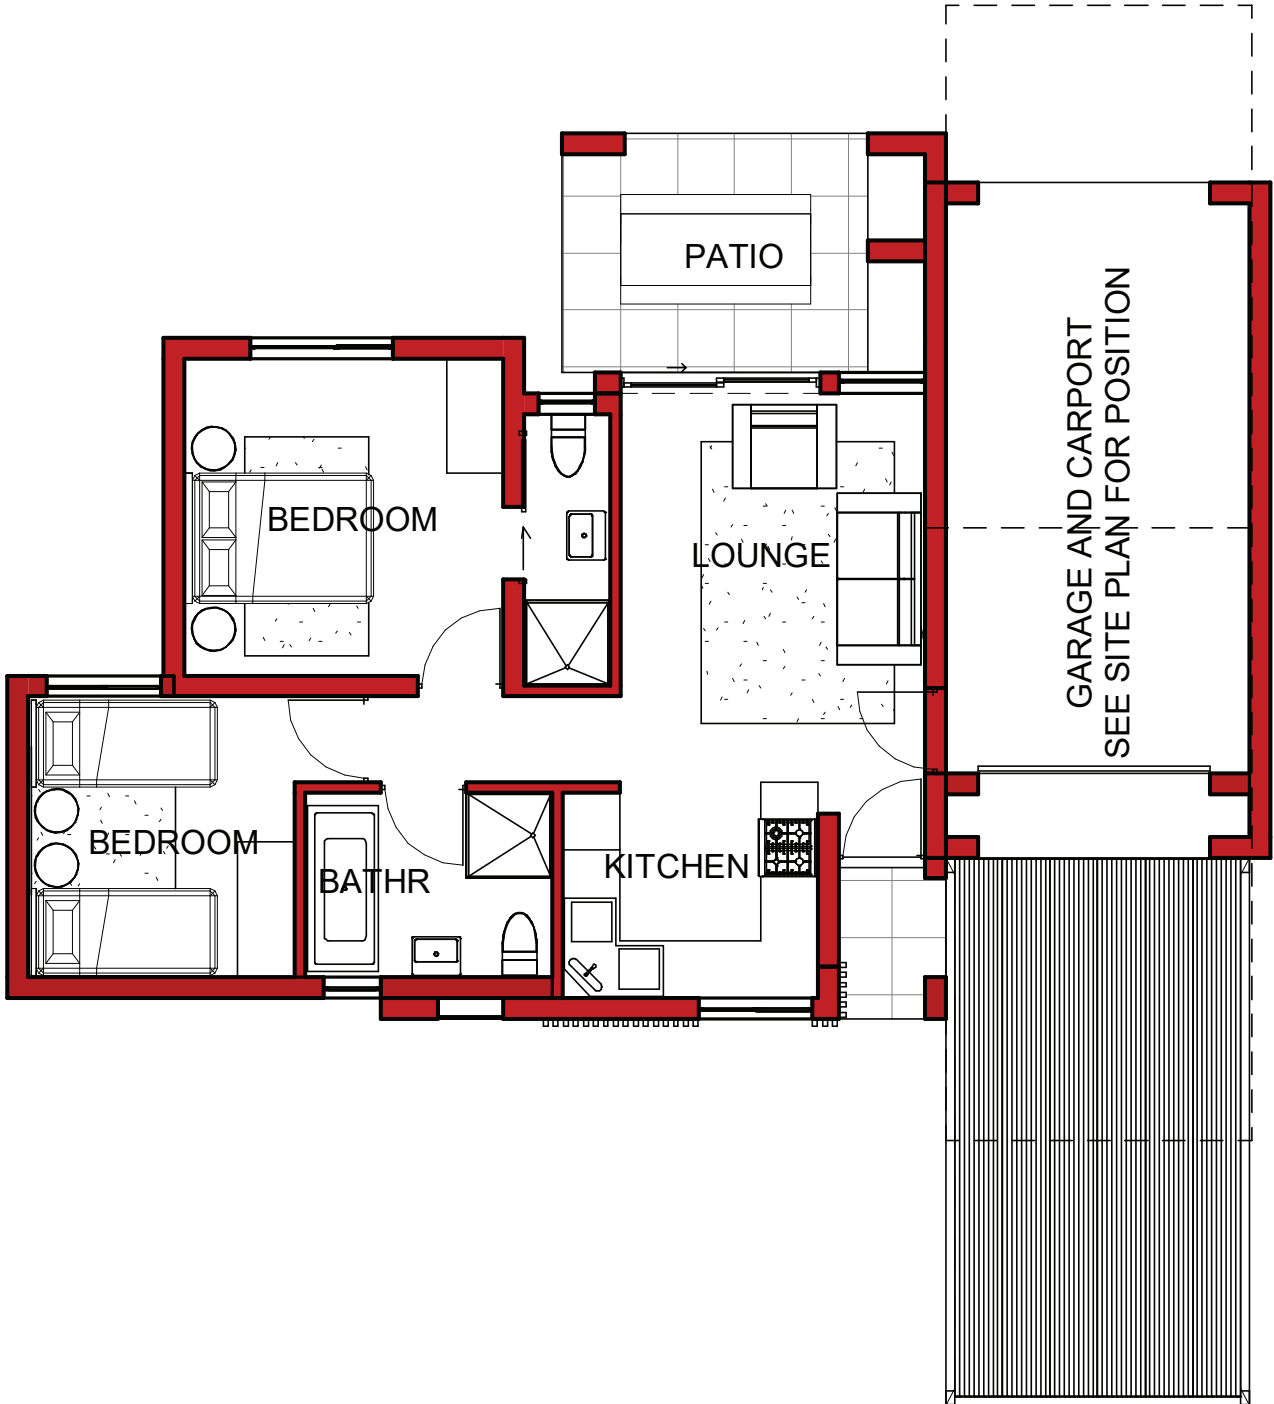

Unit Area: 114m²

UNIT TYPE 2

Unit Area: 114m²

UNIT TYPE 2B

delaN Casa

Swallow Hills Lifestyle Estate

Unit Area: 115m²

UNIT TYPE 3

delaN Casa

Swallow Hills Lifestyle Estate

Unit Area: 115m²

UNIT TYPE 3B

delaNisa

Swallow Hills Lifestyle Estate

Unit Area: 128m²

UNIT TYPE 4