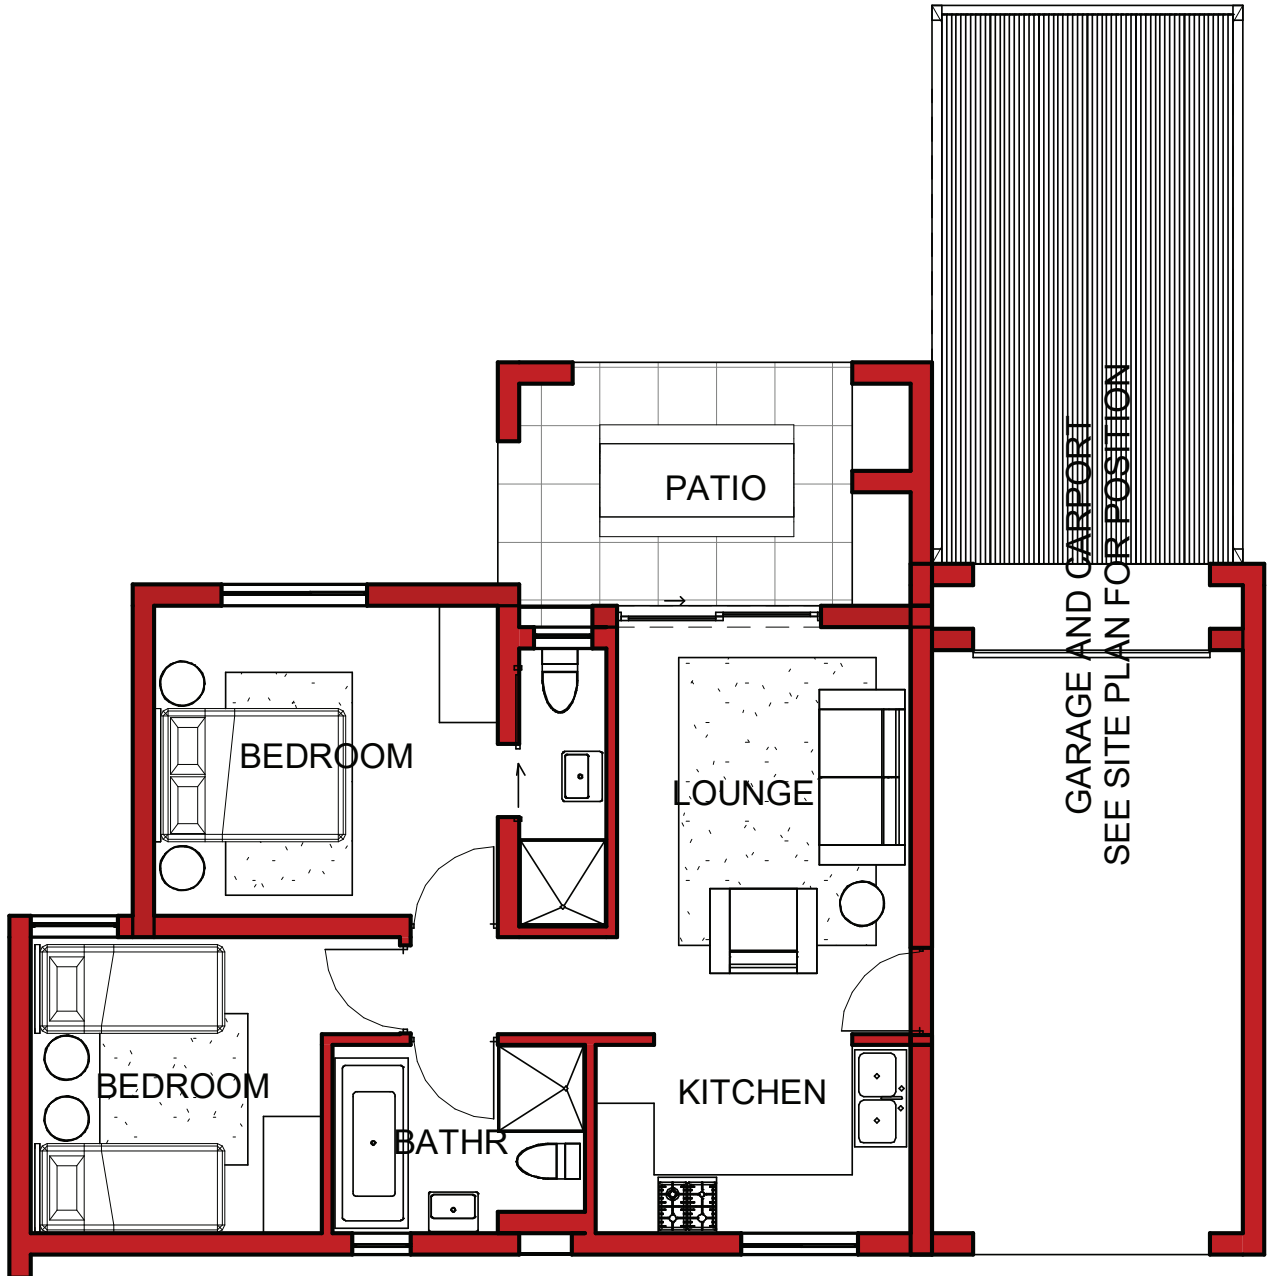

Unit Area: 114m²

UNIT TYPE 2

Unit Area: 114m²

UNIT TYPE 2B

delaN Casa

Swallow Hills Lifestyle Estate

Unit Area: 115m²

UNIT TYPE 3

delaN Casa

Swallow Hills Lifestyle Estate

Unit Area: 115m²

UNIT TYPE 3B

delaNisa

Swallow Hills Lifestyle Estate

Unit Area: 128m²

UNIT TYPE 4