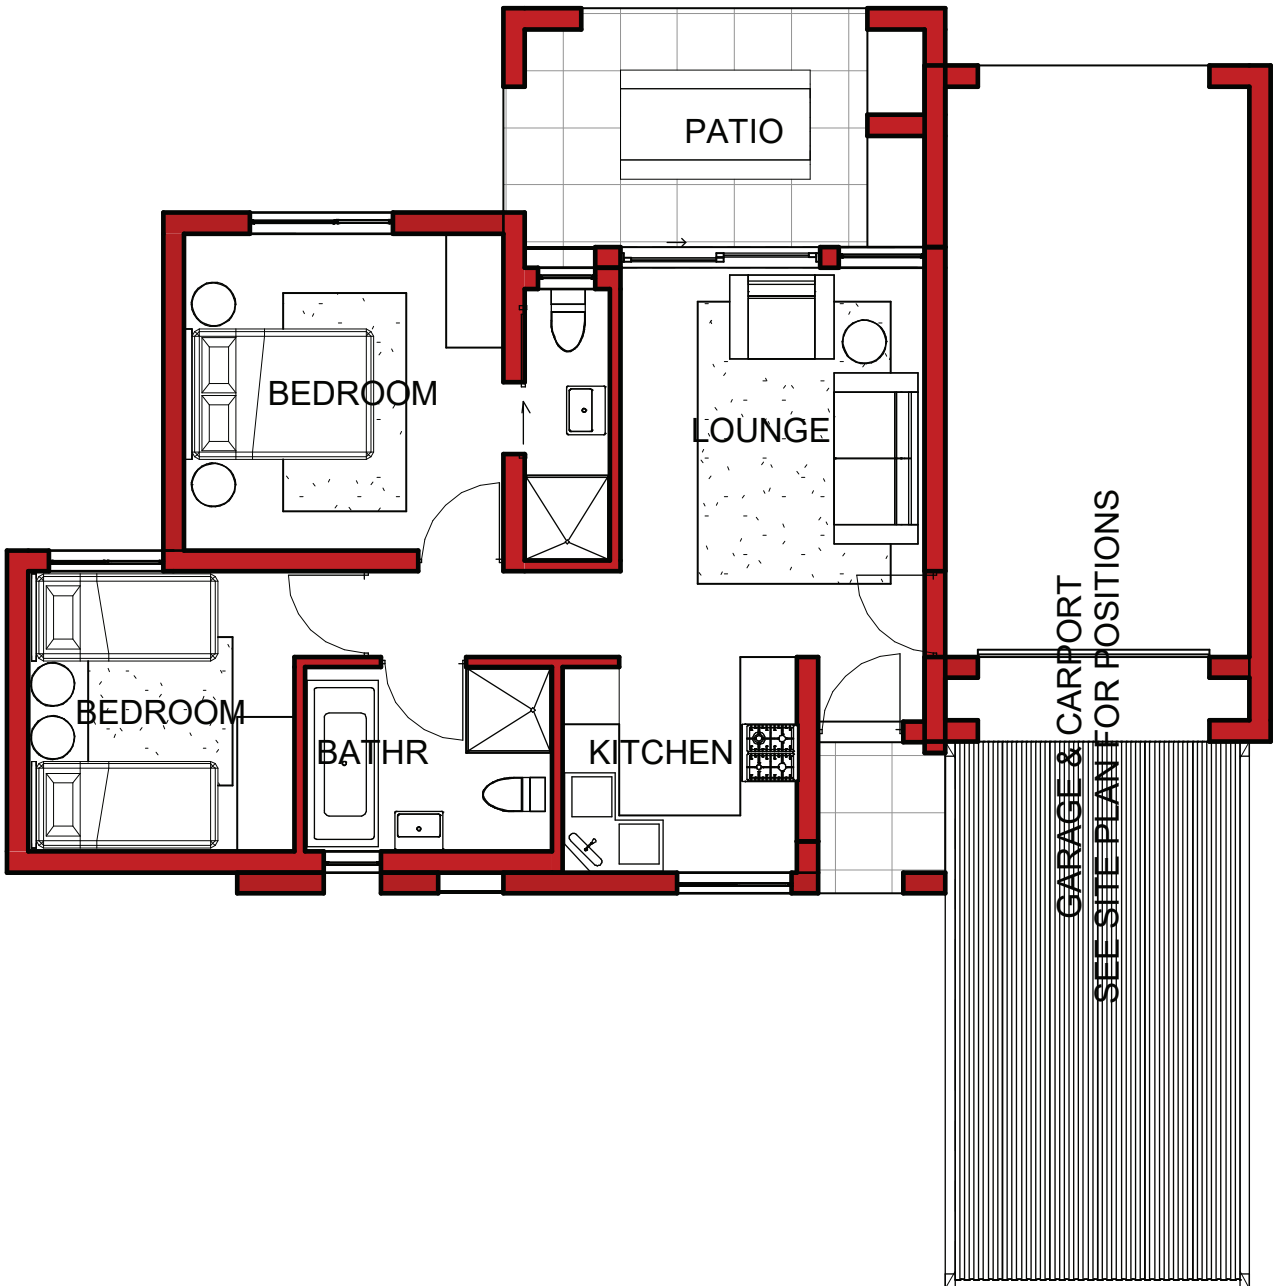

Unit Area: 114m²

UNIT TYPE 2

Unit Area: 114m²

UNIT TYPE 2B

delaN Casa

Swallow Hills Lifestyle Estate

Unit Area: 115m²

UNIT TYPE 3

delaN Casa

Swallow Hills Lifestyle Estate

Unit Area: 115m²

UNIT TYPE 3B

delaNisa

Swallow Hills Lifestyle Estate

Unit Area: 128m²

UNIT TYPE 4